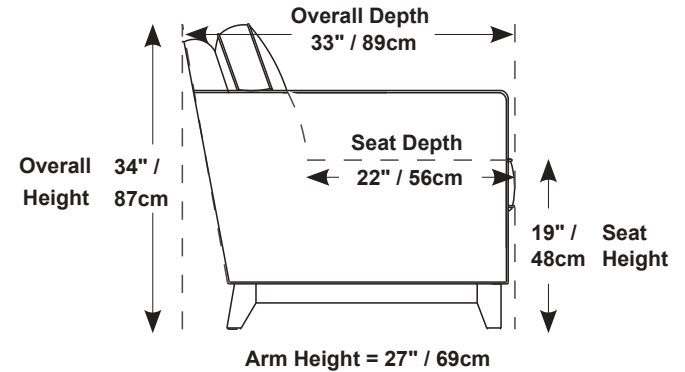

www.twotom.com

29" / 84cm wide
02 chair
IA = 24" / 61cm

Weight 35 lbs
Volume 18 ft³
Com Fabric 3.5 yards

WESTVILLE