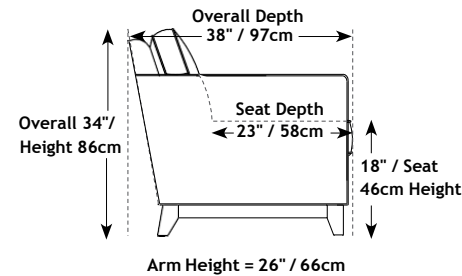

Mattress:

- Super Double: 55"W x 79"L
- Super Queen: 63"W x 79"L
- Mattress is specially designed with 4" of 1.8 density foam to provide stability and support. The top 1" layer is made of gel-infused memory foam which provides a better night's sleep. The memory foam conforms and adapts to each person to relieve pressure, while the gel dissipates the heat keeping the body cool and comfortable
- Sleeper mattress can be attached to grid so it does not shift around while opening and closing
- Meets CAL 117 and all fire retardant code standards 1632, 1633 certification for mattress

Mechanism:

- Powder coated steel frame with aluminum die-cast legs offers a durable design with no center support bars
- Upper two thirds of the mechanism's sleep surface is an orthopedic sleeping grid which provides consistent support and allows the true comfort to be provided by the mattress
- Lower third of the sleep surface is constructed with webbing as it sits directly under the seat cushion. This is consistent with upholstery seating and provides superior seating comfort while the sleeper is in the closed position
- The unit is free-standing and self-supporting with its own legs, and does not depend on any part of the frame structure for support
- Non-extruding rivet joints (completely encased inside the perimeter frame) with a soft metal edge which attaches the sleeping grid to the exterior frame
- Front and back stabilizing bar prevents mattress from moving

76" / 193cm wide
21 double sofabed – 2 seat
IA = 68" / 172cm

84" / 213cm wide
22 queen sofabed – 2 seat
IA = 76" / 193cm

GETAWAY SOFABED