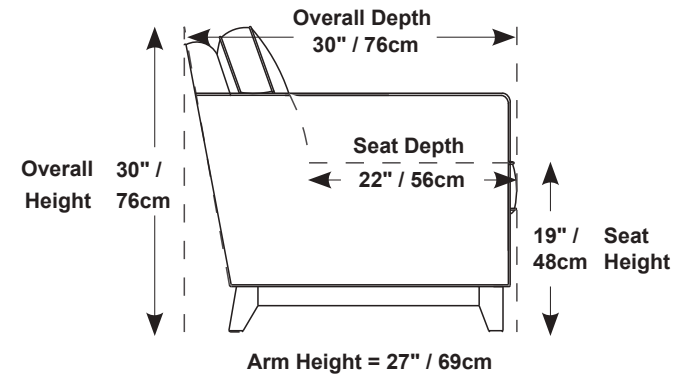

www.twotom.com

28" / 71cm wide  
02 chair  
IA = 20" / 51cm

Weight 40 lbs  
Volume 15 ft<sup>3</sup>  
Com Fabric 3.5 yards

2 seater loveseat also available at 54" wide

**ANDREW**